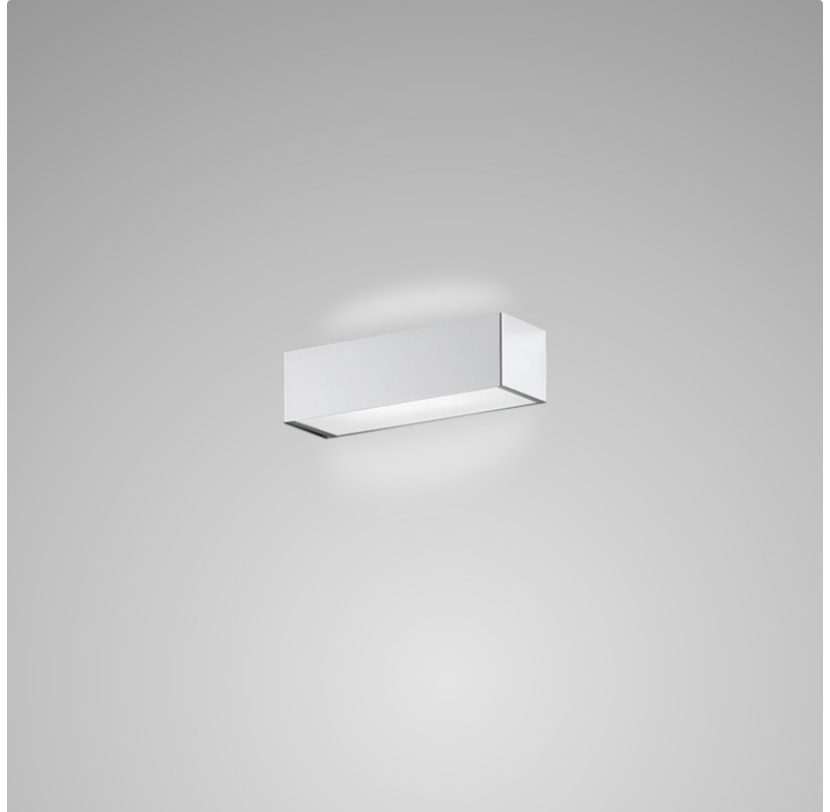

TOY SURFACE

D83281-MSS

GENERAL

Series: Toy _____

Brand: Panzeri _____

Division: Design _____

Mounting Type: Surface _____

Mounting Location: Wall _____

PHYSICAL

Shape: Rectangle _____

Length (mm): 250 _____

Length (in): 9 ¹³/₁₆ _____

Height (mm): 70 _____

Height (in): 2 ³/₄ _____

Extension (mm): 85 _____

Extension (in): 3 ³/₈ _____

Light Distribution: Direct / Indirect _____

Weight (kg): 0.82 _____

Weight (lbs): 1.8 _____

Diffuser: Frost White Glass _____

Fixture Material: Metal _____

ELECTRICAL

Lamp Type: LED _____

Input Wattage (W): 13 _____

Total Output Wattage (W): 12 _____

Driver Included: Yes _____

Driver Location: Integrated _____

Driver Type: Integral LED driver, 700mA (Dimming and 277V options available with remote driver sold separately) _____

LED

Color Temperature (°K): 3000 _____

Max. Delivered Lumen (lm): 938 _____

CRI: >80 CRI _____

OPTICAL

RATINGS AND CERTIFICATIONS

Certified By: CSA Certified to UL and CSA Standards _____

IP rating: IP20 _____