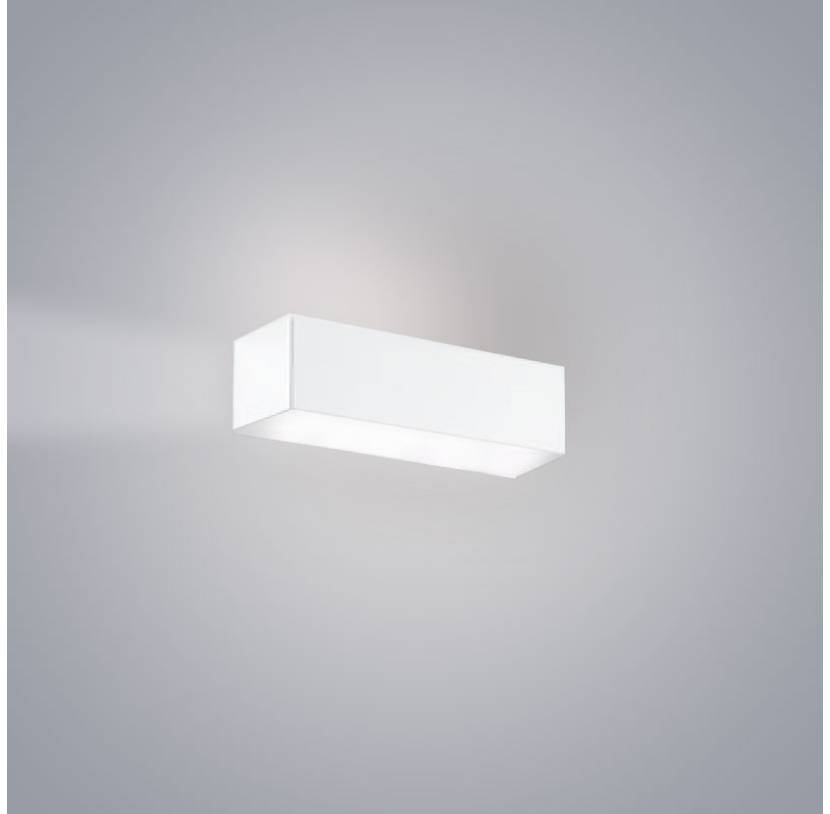

TOY SURFACE

D83137

GENERAL

Series: Toy
Brand: Panzeri
Division: Design
Mounting Type: Surface
Mounting Location: Wall
Subcategory: Ambient

PHYSICAL

Shape: Rectangle
Length (mm): 250
Length (in): 9 7/8
Height (mm): 70
Height (in): 2 3/4
Extension (mm): 85
Extension (in): 3 3/8
Light Distribution: Direct / Indirect
Weight (kg): 0.9
Weight (lbs): 2
Diffuser: Frost White Glass
Fixture Finish: WHI
Fixture Material: Metal

ELECTRICAL

Number of Lamps: 1
Lamp Type: CFL
Bulb Included: Bulb Not Included
Total Output Wattage (W): 26
Max. Wattage Per Lamp (W): 26
Lamp Base: GX24-q3
Dimming: Non-Dimmable
Driver Included: Yes
Driver Type: Ballast - 120Vac - Non-dimming
Input Voltage (V): 120

LED

OPTICAL

RATINGS AND CERTIFICATIONS

Certified By: CSA Certified to UL and CSA Standards
IP rating: IP40