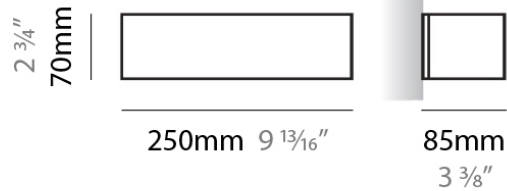

TOY SURFACE

D83137

GENERAL

Series: Toy
Brand: Panzeri
Division: Design
Mounting Type: Surface
Mounting Location: Wall
Subcategory: Ambient

PHYSICAL

Shape: Rectangle
Length (mm): 250
Length (in): 9 7/8
Height (mm): 70
Height (in): 2 3/4
Extension (mm): 85
Extension (in): 3 3/8
Light Distribution: Direct / Indirect
Weight (kg): 0.9
Weight (lbs): 2
Diffuser: Frost White Glass
Fixture Finish: WHI
Fixture Material: Metal

ELECTRICAL

Number of Lamps: 1
Lamp Type: CFL
Bulb Included: Bulb Not Included
Total Output Wattage (W): 26
Max. Wattage Per Lamp (W): 26
Lamp Base: GX24-q3
Dimming: Non-Dimmable
Driver Included: Yes
Driver Type: Ballast - 120Vac - Non-dimming
Input Voltage (V): 120

LED

OPTICAL

RATINGS AND CERTIFICATIONS

Certified By: CSA Certified to UL and CSA Standards
IP rating: IP40